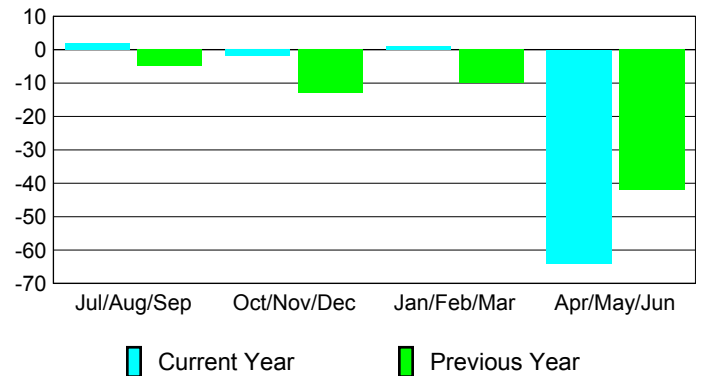

Comparison of Membership Gain/Loss

Current Year Compared to the Previous Year