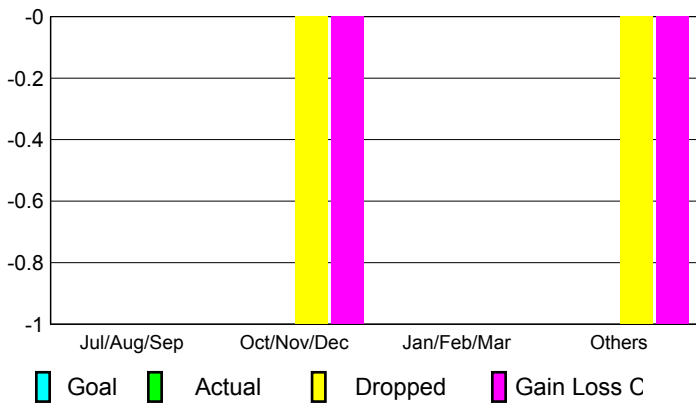

2009-2010 GMT Quarterly Report for District (or Undistricted) **District 332 C**

GMT: **Shinobu Goto**

Location: **JAPAN**

GMT CA: **5**

CLUBS

Club Results 2009-2010

Clubs 2008-2009

Month	New Club Goal	Actual New Clubs	Actual Dropped Clubs	Gain/Loss of Clubs	Gain/Loss of Clubs
Jul/Aug/Sep	0	0	0	0	0
Oct/Nov/Dec	0	0	-1	-1	0
Jan/Feb/Mar	0	0	0	0	0
Apr/May/June	0	0	-1	-1	0
Totals	0	0	-2	-2	0

Club Results 2009-2010

Goal, New, Dropped, Gain/Loss